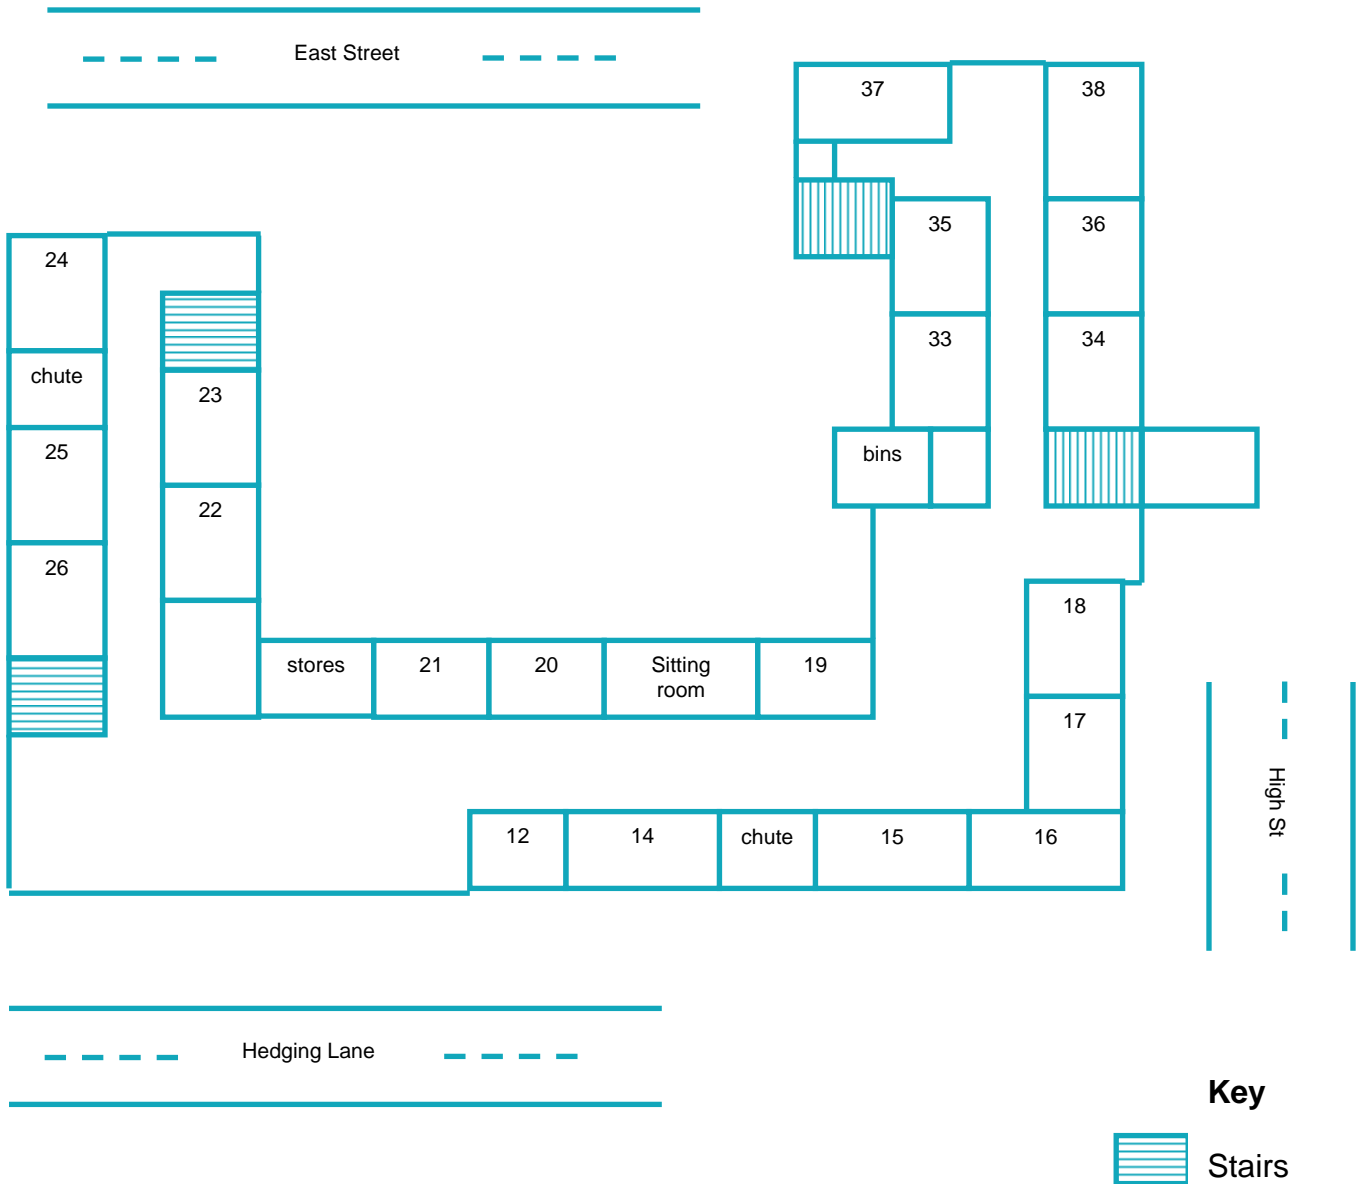

Sheltered scheme floor plan

Cheatle Court

Ground floor

Please note:
This floor plan is not drawn to scale and is an approximate guide only.

First floor

Please note:

This floor plan is not drawn to scale and is an approximate guide only.