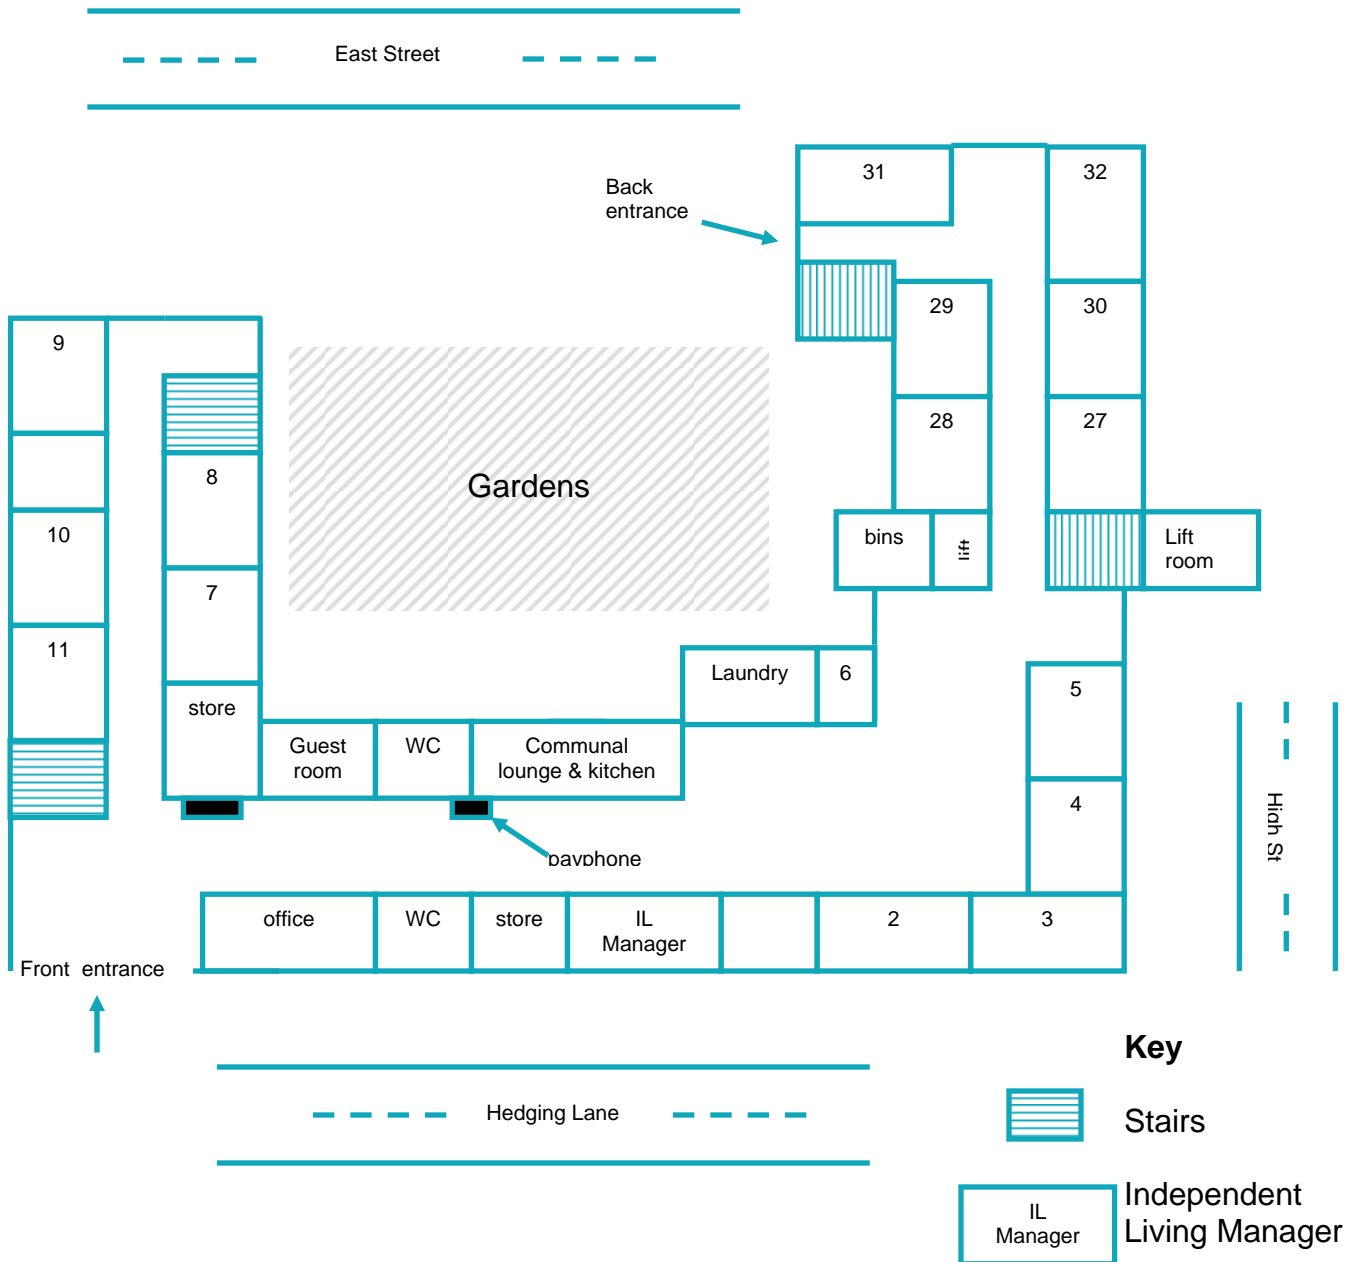

Sheltered scheme floor plan

Cheatle Court

Ground floor

Please note:
This floor plan is not drawn to scale and is an approximate guide only.

First floor

Please note:

This floor plan is not drawn to scale and is an approximate guide only.